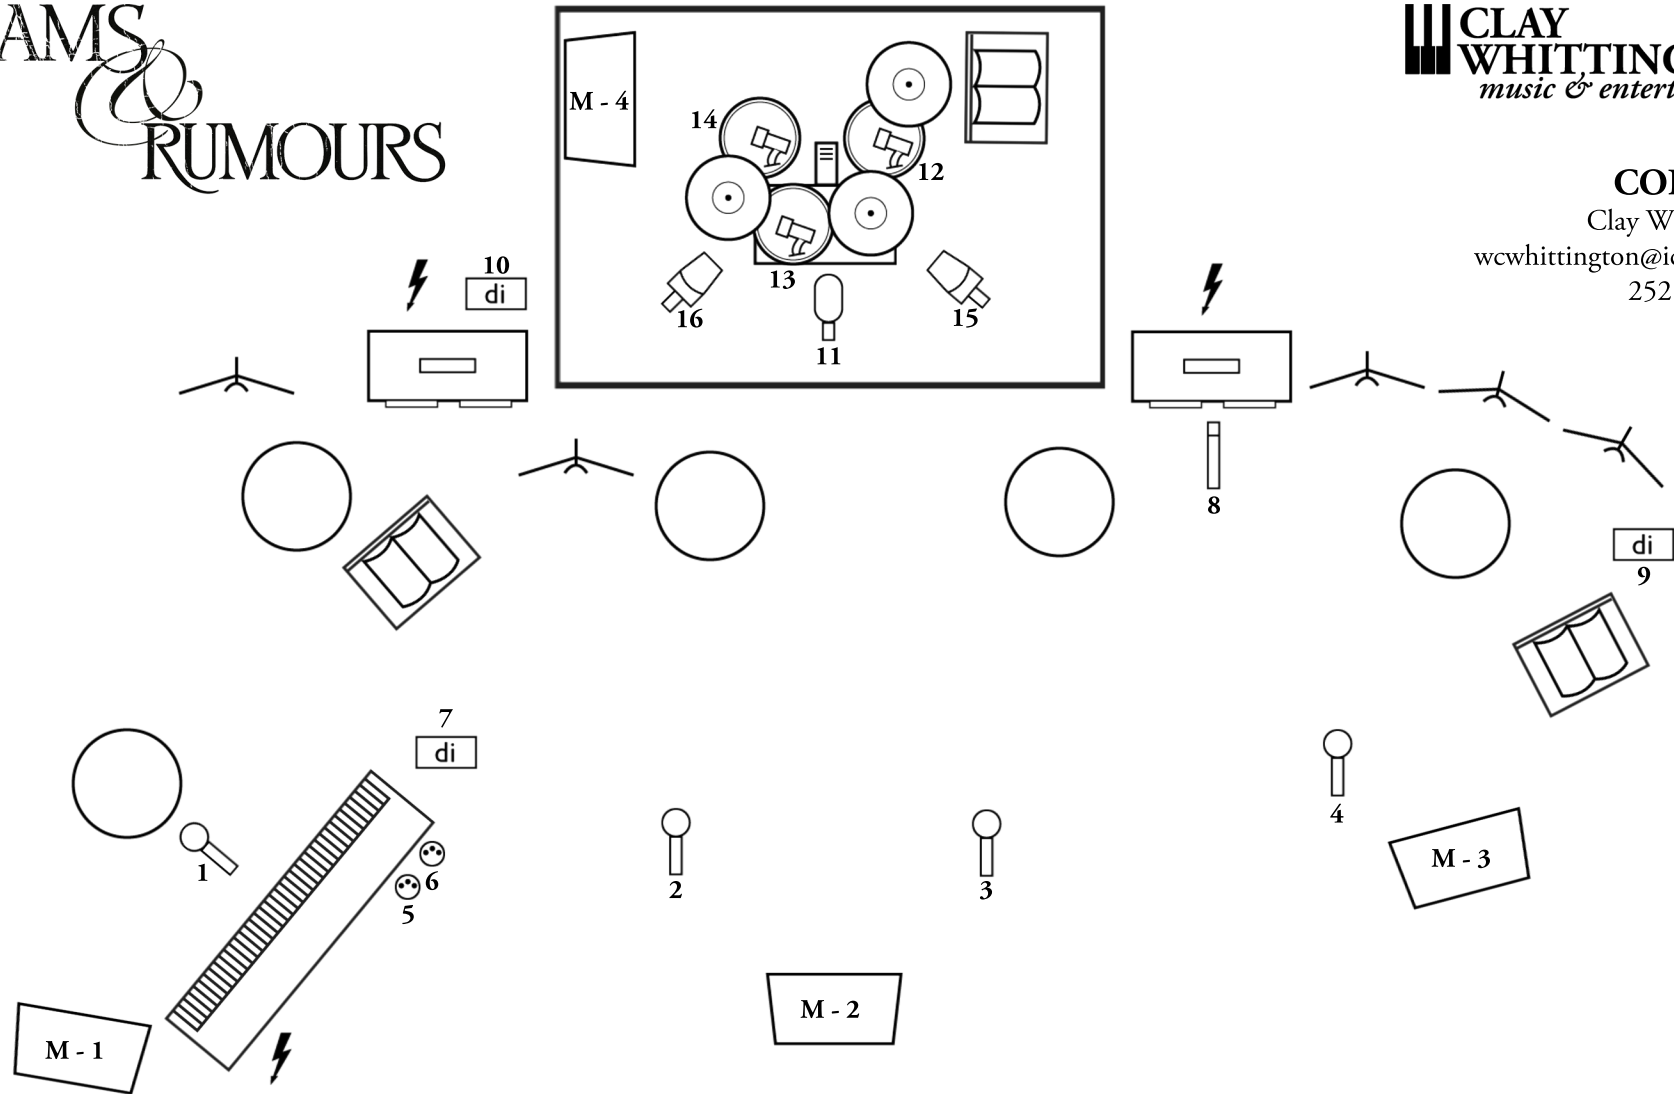

### INPUT LIST

1 – Clay Vocal Mic 1	7 – Clay Ac. Guitar DI	12 – Snare
2 – Clay Vocal Mic 2	8 – Mitzi Amp Mic	13 – Rack Tom
3 – Chelsea Vocal Mic	9 – Mitzi Ac. Guitar DI	14 – Floor Tom
4 – Mitzi Vocal Mic	10 – Bass DI	15 – Drum Overhead Left
5 – Keys Left XLR	11 – Kick Drum	16 – Drum Overhead Right
6 – Keys Right XLR		

### OUTPUT LIST

1 – Keys Wedge
2 – Lead Wedge
3 – Guitar Wedge
4 – Drum Wedge

### OTHER ITEMS

Drum Riser
Stool (x5)
Music Stand (x3)
Guitar Stand (x5)
Power Outlet (x3)